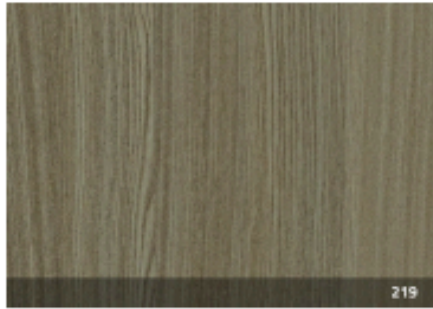

312

302

319

910

219

306

301

178

164

212

872

305

690

795

125