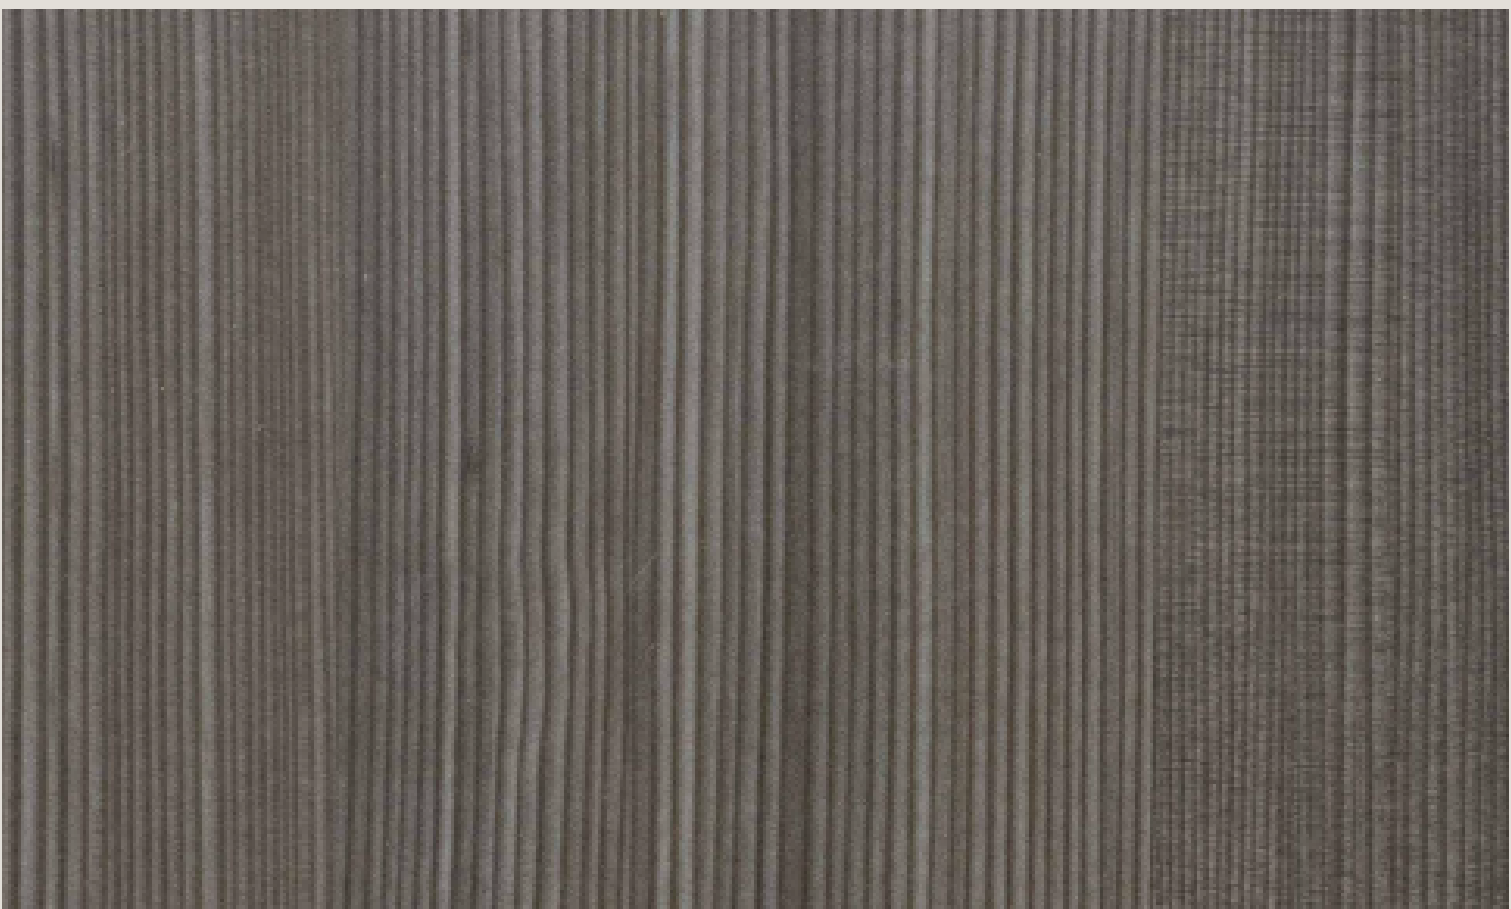

HEMLOCK

9400