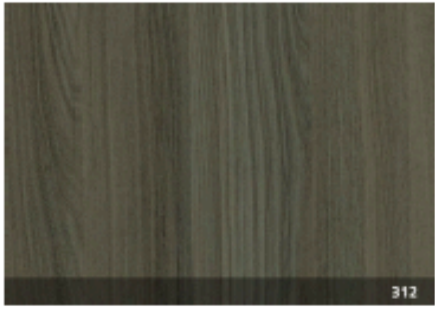

312

302

319

910

219

306

301

178

164

212

872

305

690

795

125